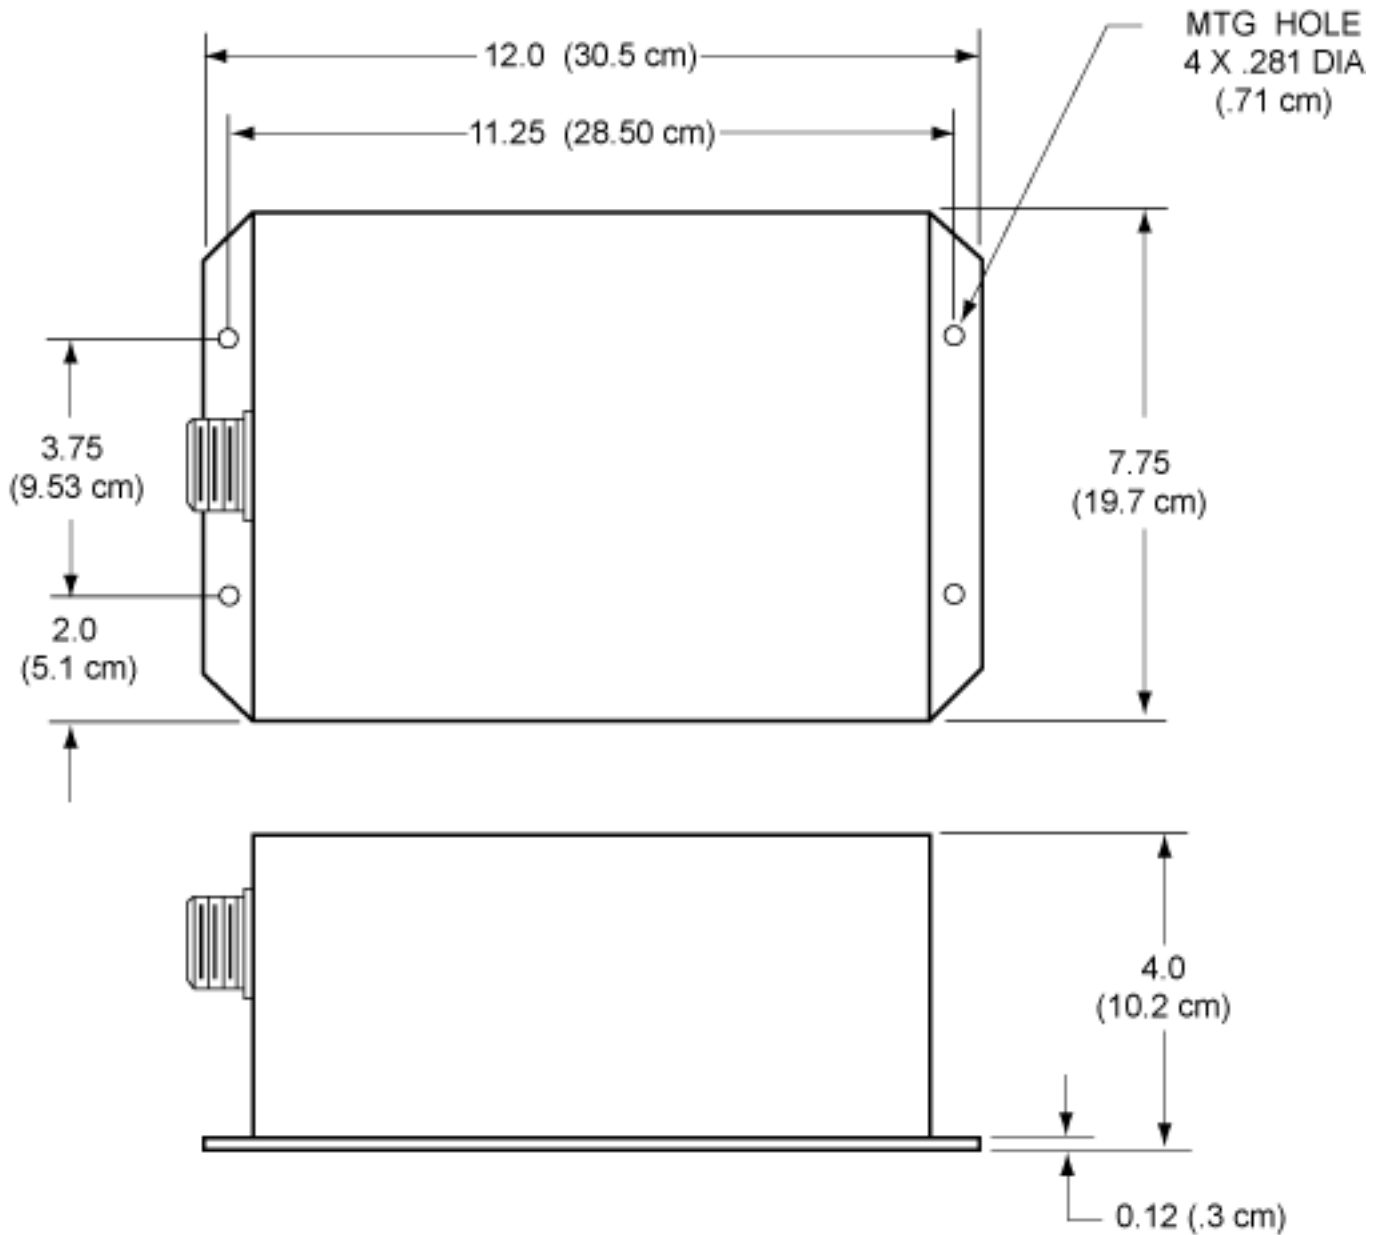

SPS-206, SPS-306 Series

60/50 Hz STATIC INVERTERS

Outline Drawing

kgs
electronics

418 East Live Oak Avenue, Arcadia CA 91006-5619 USA ■ Phone: 626-574-1175 ■ Fax: 626-574-0553 ■ info@kgselectronics.com