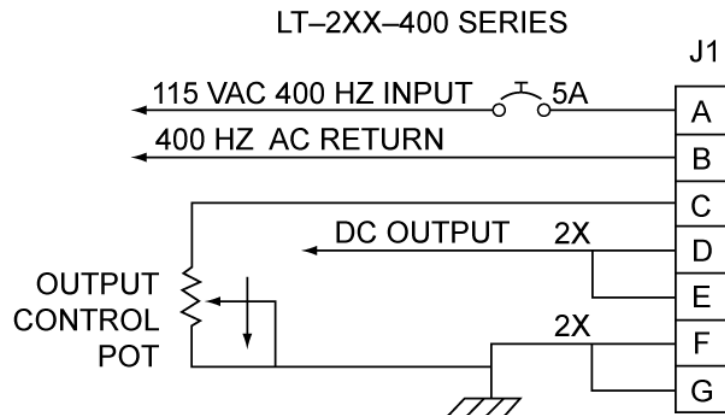

LT-2XX-400

REGULATED AC TO DC POWER CONVERTER

External Wiring

MODEL LT-253A-400

MATING PLUG
MS3106A14S-6S

POT CONTROL MODEL

MATING PLUG
MS3106A16S-1S

VOLTAGE CONTROL MODEL

MATING PLUG
MS3106A16S-1S