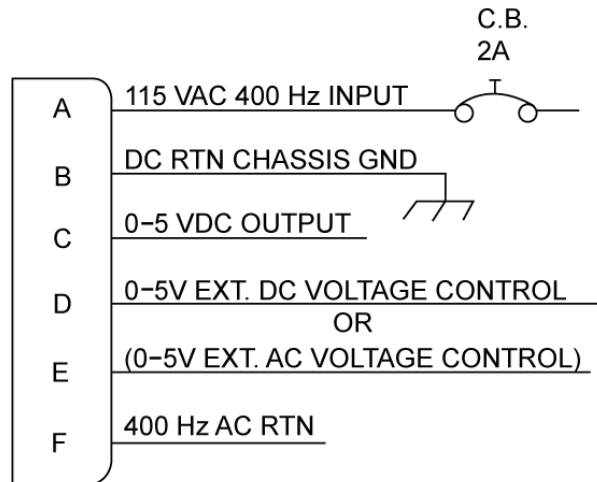

LT-2XX-400

REGULATED AC TO DC POWER CONVERTER

External Wiring

MODEL LT-253A-400

MATING PLUG
MS3106A14S-6S

POT CONTROL MODEL

MATING PLUG
MS3106A16S-1S

VOLTAGE CONTROL MODEL

MATING PLUG
MS3106A16S-1S