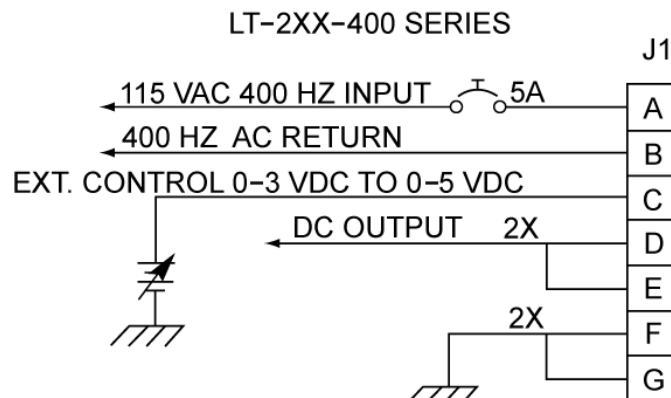

LT-2XX-400

REGULATED AC TO DC POWER CONVERTER

External Wiring

MODEL LT-253A-400

MATING PLUG
MS3106A14S-6S

POT CONTROL MODEL

MATING PLUG
MS3106A16S-1S

VOLTAGE CONTROL MODEL

MATING PLUG
MS3106A16S-1S