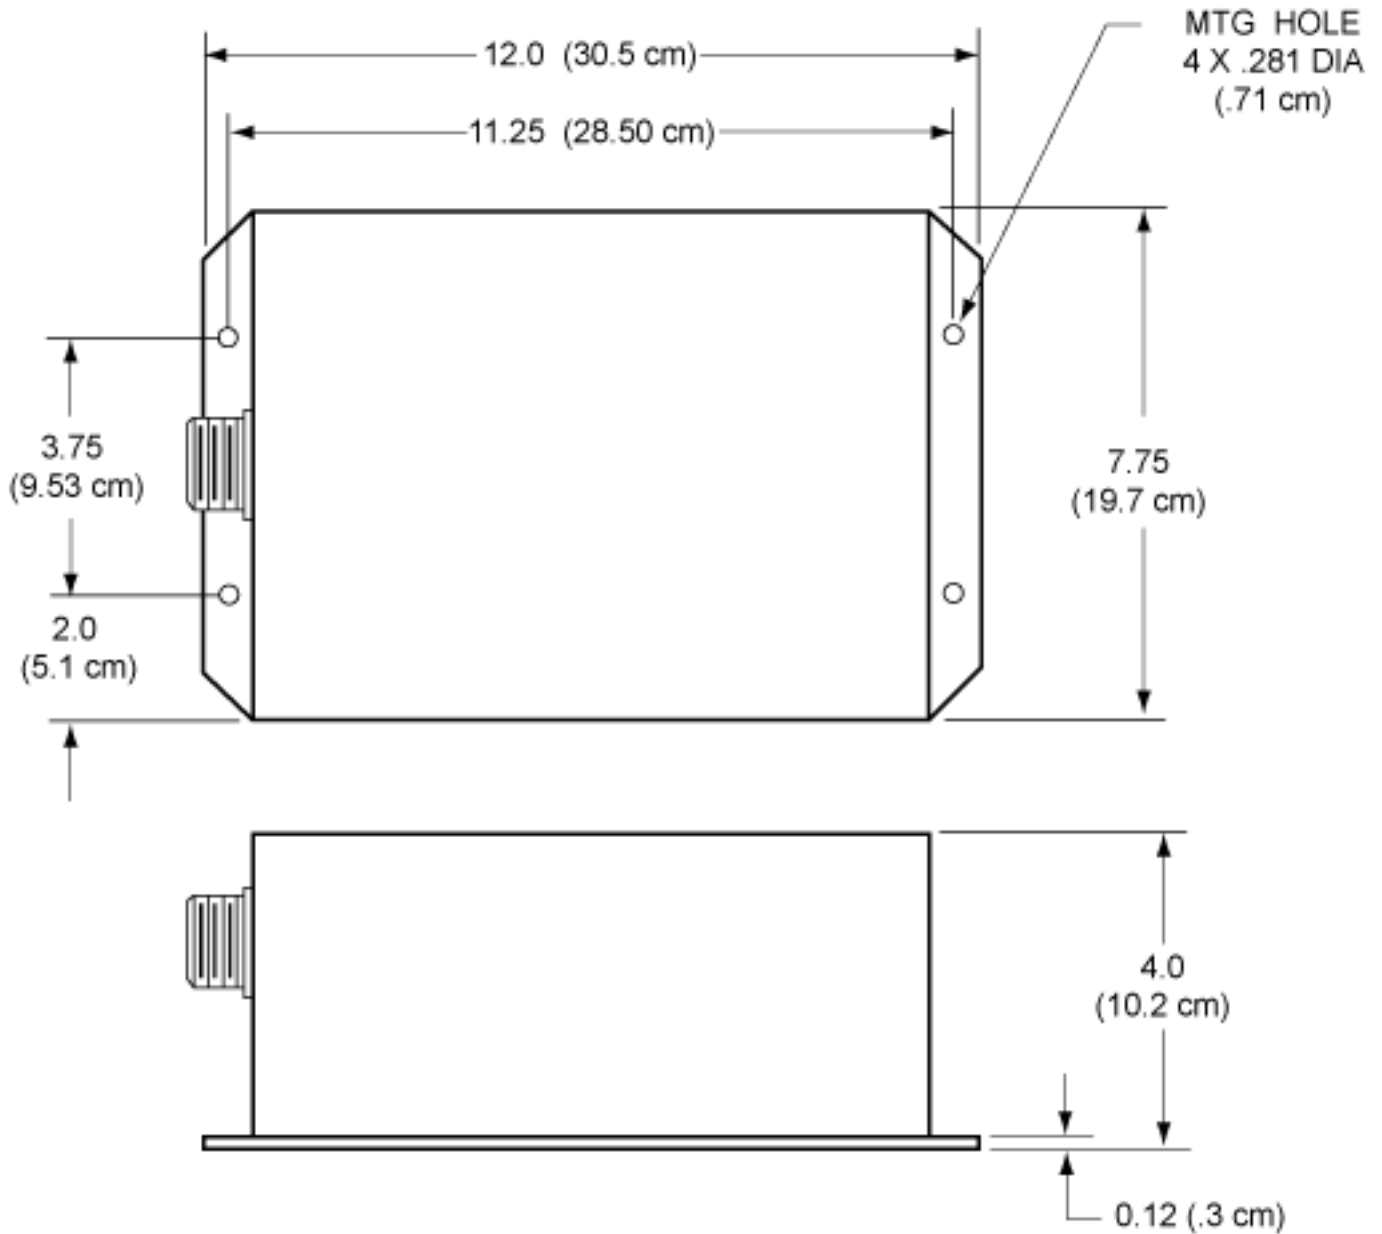

SPS-316-3

60/50 Hz STATIC INVERTERS

Outline Drawing

kgs
electronics

418 East Live Oak Avenue, Arcadia CA 91006-5619 USA ■ Phone: 626-574-1175 ■ Fax: 626-574-0553 ■ info@kgselectronics.com